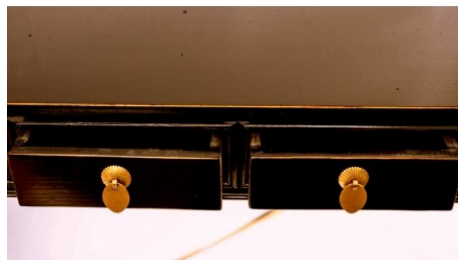

Console table available in 9 colors 100 cm

**Price :** €950.00

**Caractéristiques**

Référence : SH-20034

Dimensions : H. 82 x P. 28 x L. 100 (cm)

Material : elm wood

Origin : China - Zhejiang province

**Description**

This elegant little four-drawer console table, with perfect lines and proportions, is available in nine colors (depending on stock availability):

**Red- Orange- Yellow- Gray- Midnight blue- Black- Green- Bright blue- Blue/green**

Re-edition of an office furniture of the Qing dynasty, it is particularly suitable for an entrance.

Its thin legs are finished with horseshoe-shaped feet, "Ma ti tui" in Mandarin.