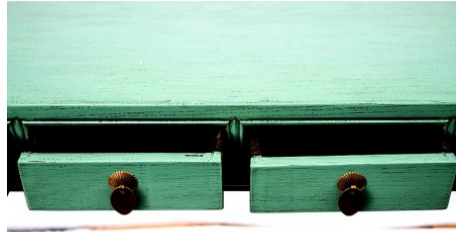

Console table available in 9 colors 100 cm

**Price :** €950.00

**Caractéristiques**

Référence : SH-20034

Dimensions : H. 82 x P. 28 x L. 100 (cm)

Material : elm wood

Origin : China - Zhejiang province

**Description**

This elegant little four-drawer console table, with perfect lines and proportions, is available in nine colors (depending on stock availability):

**Red- Orange- Yellow- Gray- Midnight blue- Black- Green- Bright blue- Blue/green**

Re-edition of an office furniture of the Qing dynasty, it is particularly suitable for an entrance.

Its thin legs are finished with horseshoe-shaped feet, "Ma ti tui" in Mandarin.