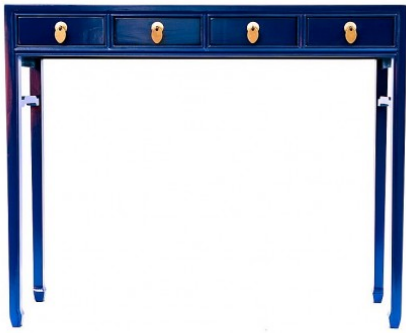

Console table available in 9 colors 100 cm

**Price :** €950.00

**Caractéristiques**

Référence : SH-20034

Dimensions : H. 82 x P. 28 x L. 100 (cm)

Material : elm wood

Origin : China - Zhejiang province

**Description**

This elegant little four-drawer console table, with perfect lines and proportions, is available in nine colors (depending on stock availability):

**Red- Orange- Yellow- Gray- Midnight blue- Black- Green- Bright blue- Blue/green**

Re-edition of an office furniture of the Qing dynasty, it is particularly suitable for an entrance.

Its thin legs are finished with horseshoe-shaped feet, "Ma ti tui" in Mandarin.