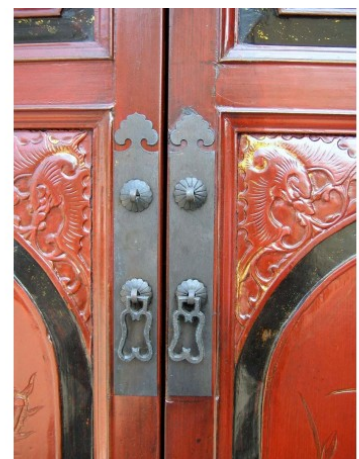

Red chinese two parts cabinet 98 cm

Price : €2,200.00

Caractéristiques

Référence : TOM-9000

Dimensions : H. 188 x P. 51 x L. 98 (cm)

Material : elm wood

Origin : China - Zhejiang province

Age : circa 1930

Description

The doors of this red lacquered cabinet, are carved with a traditional "flowers and butterflies" motif that symbolizes wealth and prosperity, while the two bats promise a blessing.

This type of wedding cabinet, intended for the wealthy classes, was usually made in pairs.